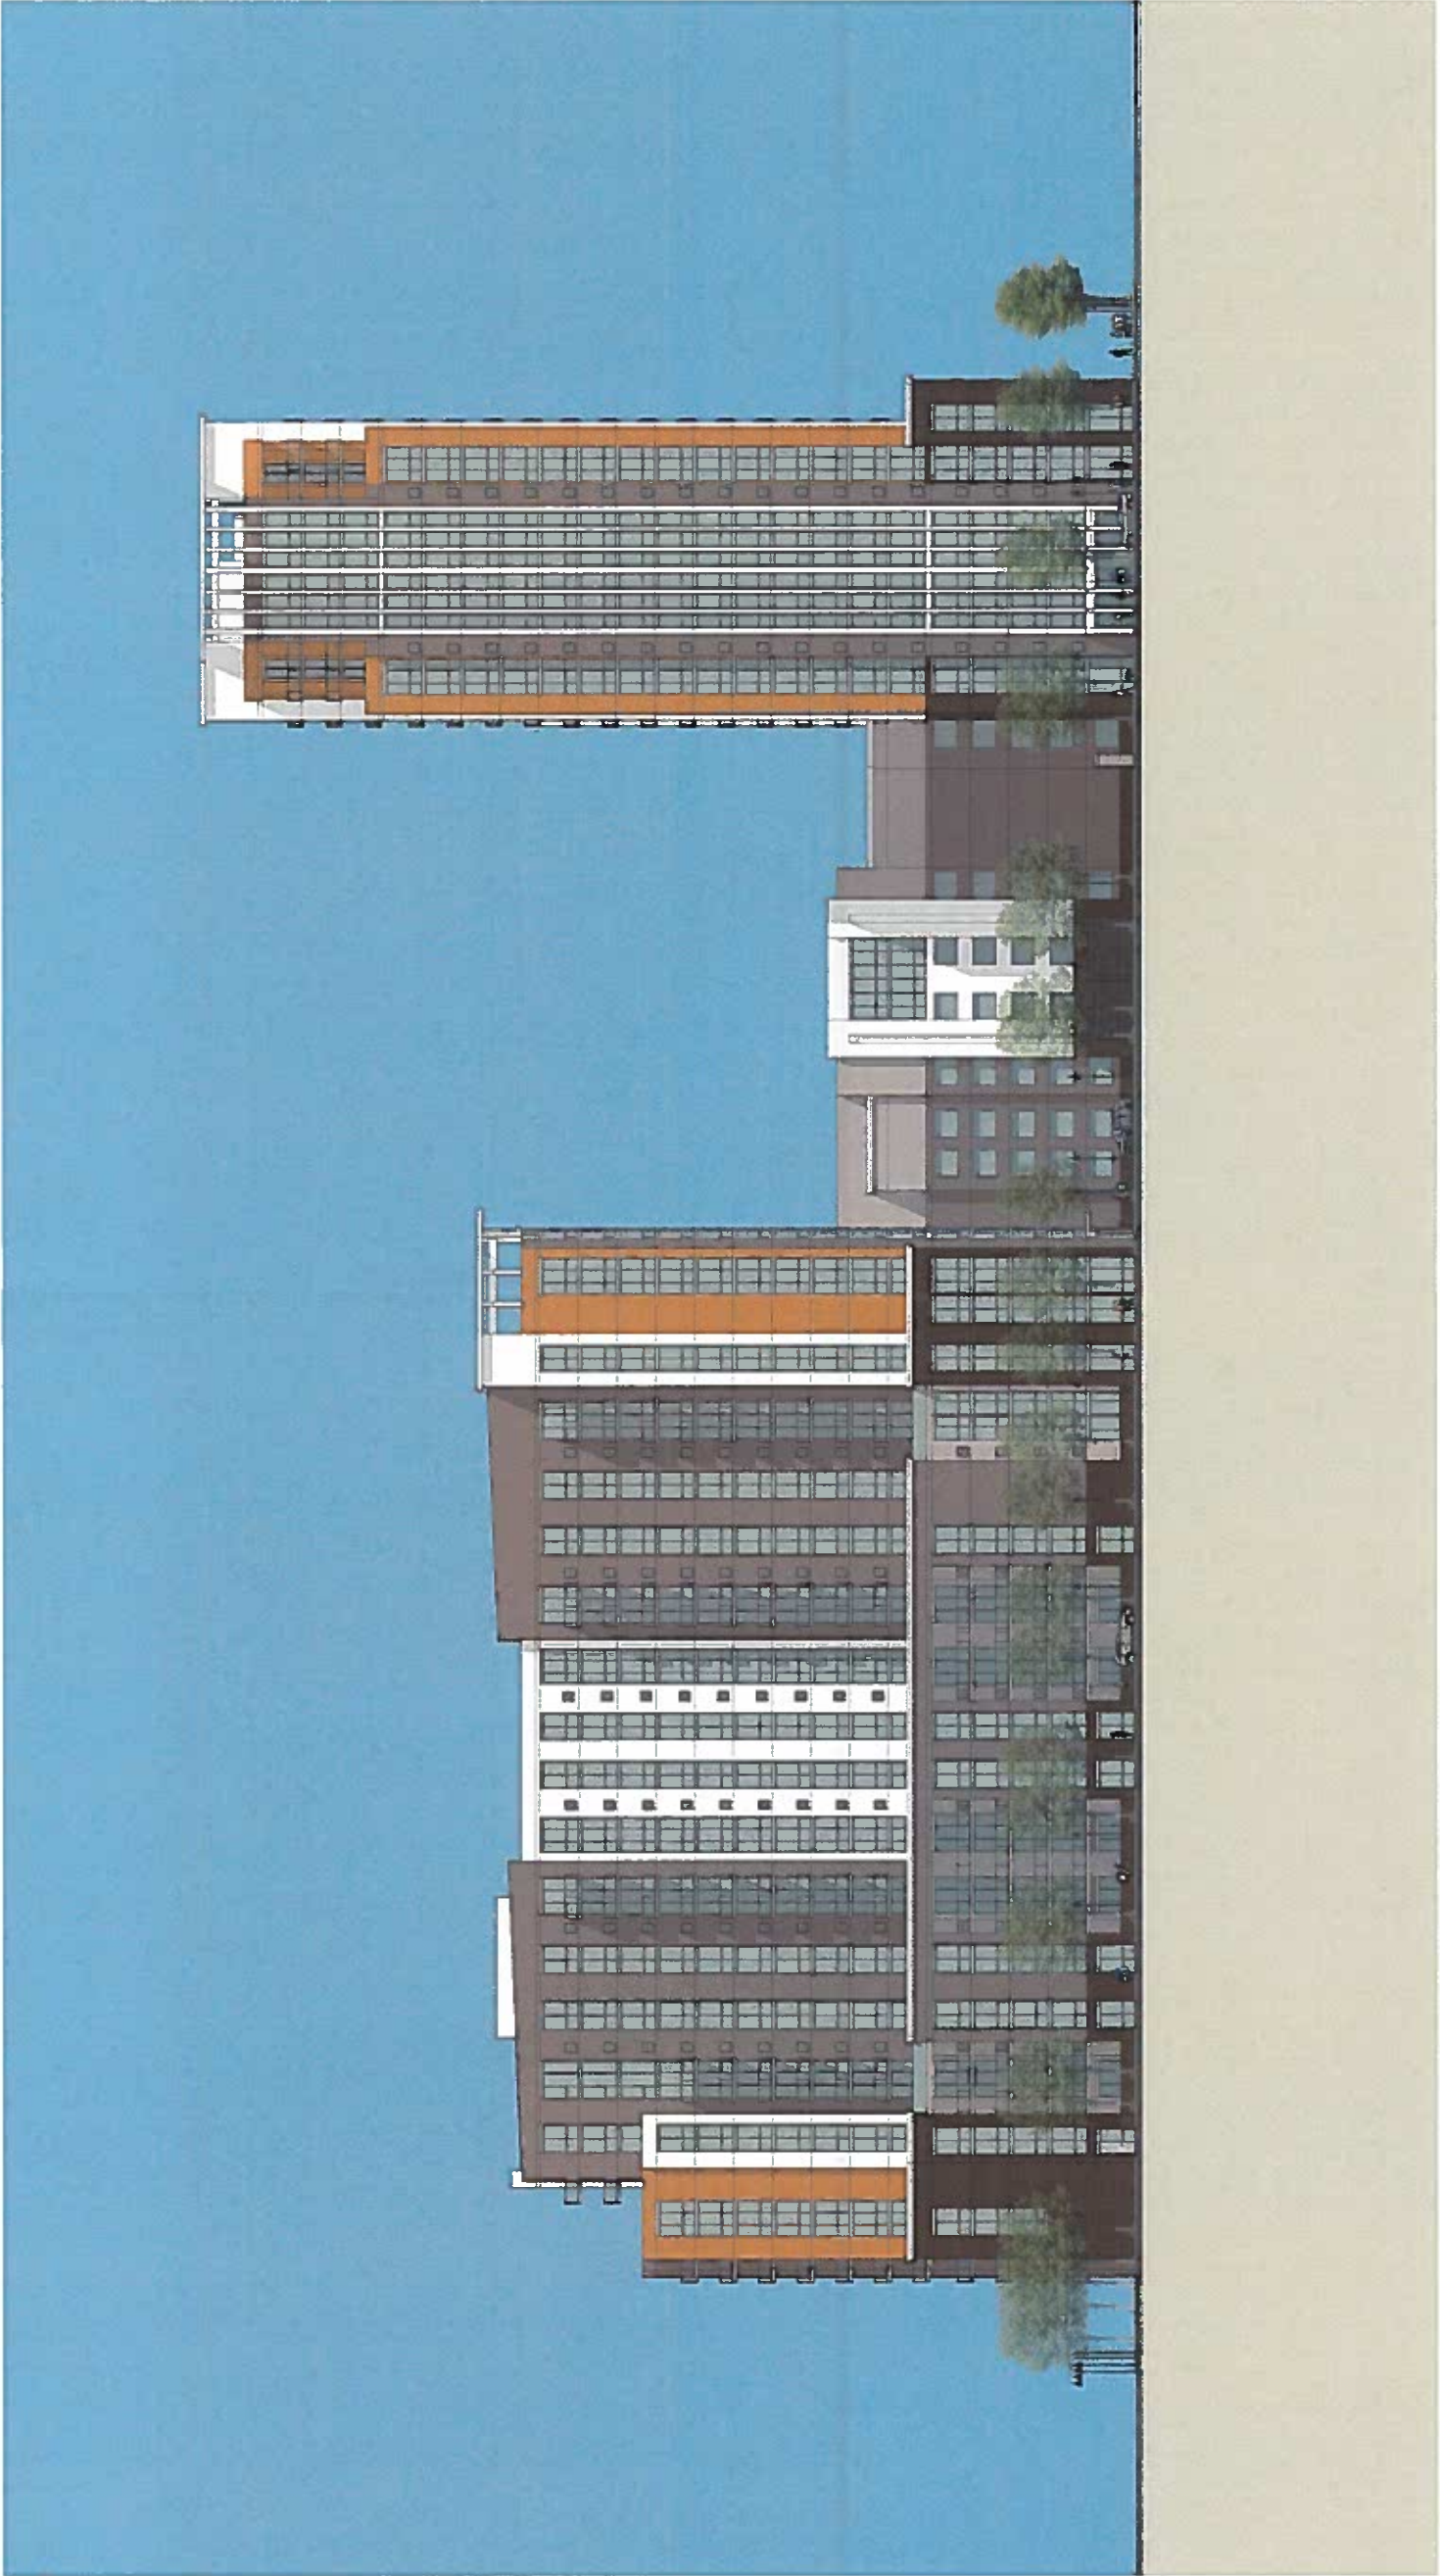

Sloping roof line

Articulated crown

Stronger more detailed horizontal banding.

Textured EIFS with unique pattern. Change of color to create base and bookends for massing. Creates a more interesting pedestrian experience.

Sloping roof line

Unique texture and EIFS pattern to create a pleasing pedestrian experience.

Large expanses of glass

Unit entries off of Pacific street with landscaped green area. See precedent image from 101 Park

Articulated crown

Sloped roof line.

Massing and colors emphasize the building massing

Slope roof

Massing and color emphasize the building massing.

101 Washington. Facade and walk on Pacific would be similar to this image.