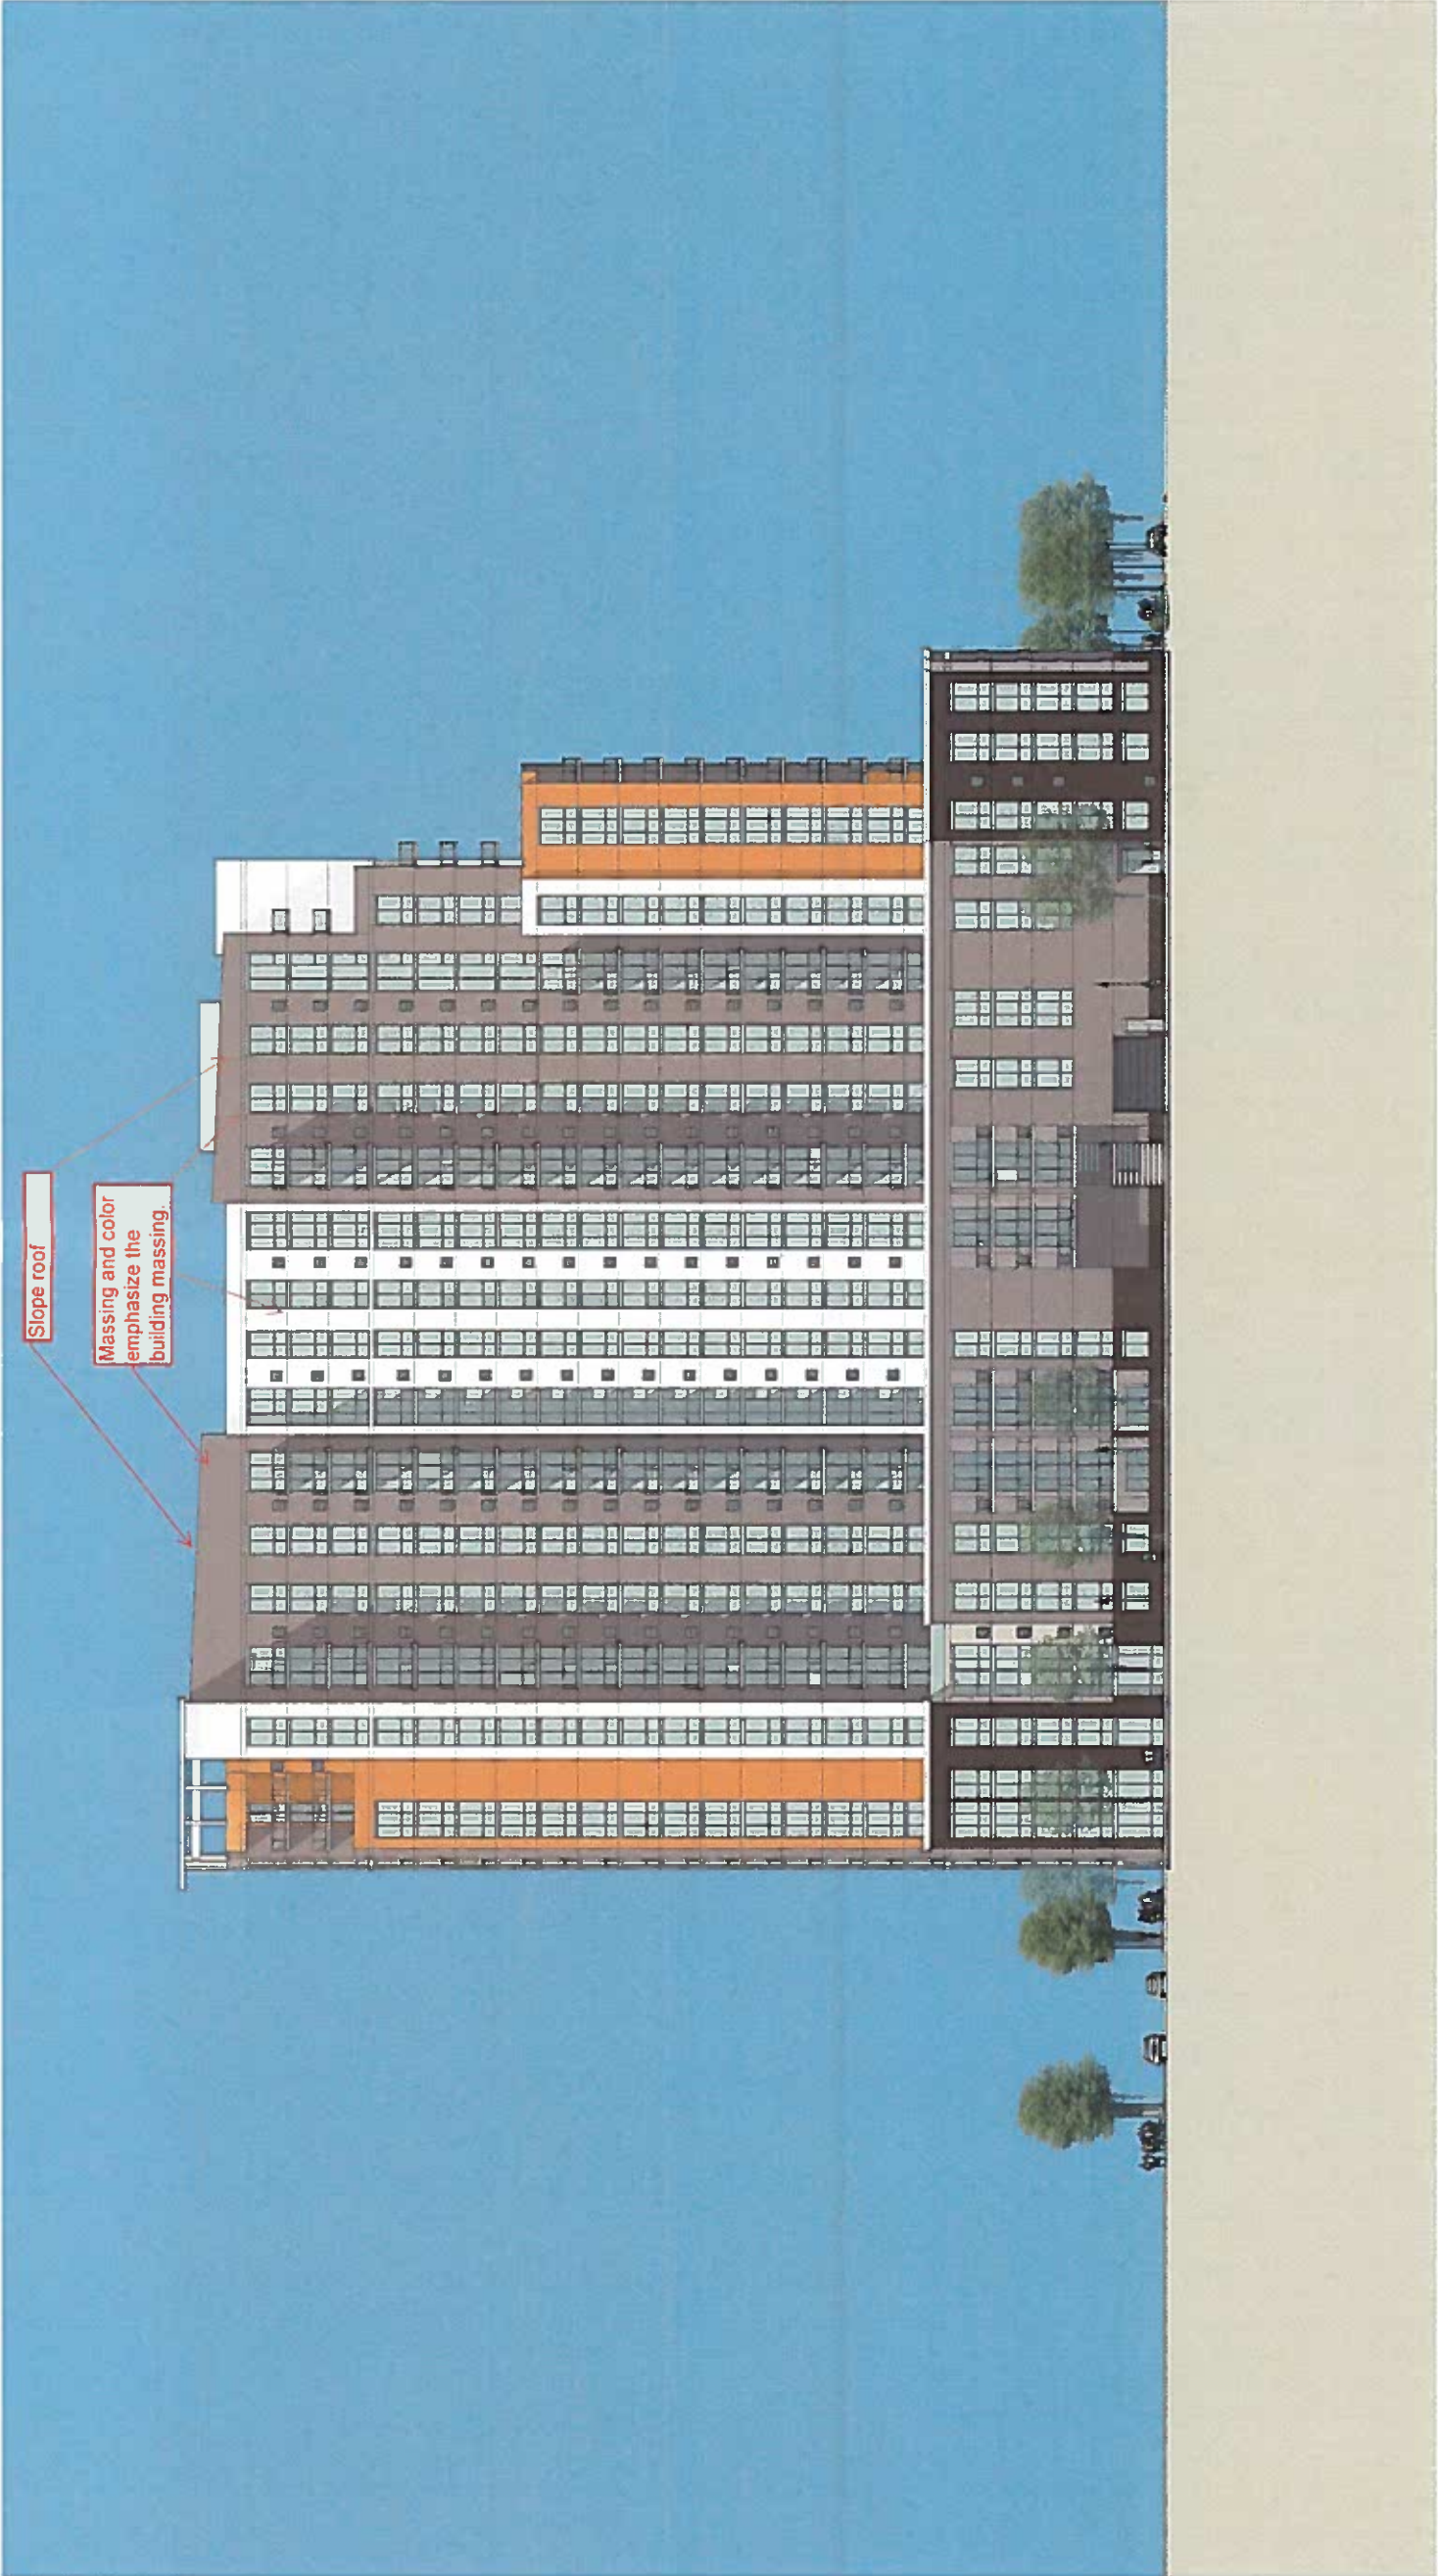

Sloping roof line

Articulated crown

Stronger more detailed horizontal banding.

Textured EIFS with unique pattern. Change of color to create base and bookends for massing. Creates a more interesting pedestrian experience.

Sloping roof line

Unique texture and EIFS pattern to create a pleasing pedestrian experience.

Large expanses of glass

Unit entries off of Pacific street with landscaped green area. See precedent image from 101 Park

Articulated crown

Sloped roof line.

Massing and colors emphasize the building massing

Slope roof

Massing and color emphasize the building massing.

101 Washington. Facade and walk on Pacific would be similar to this image.