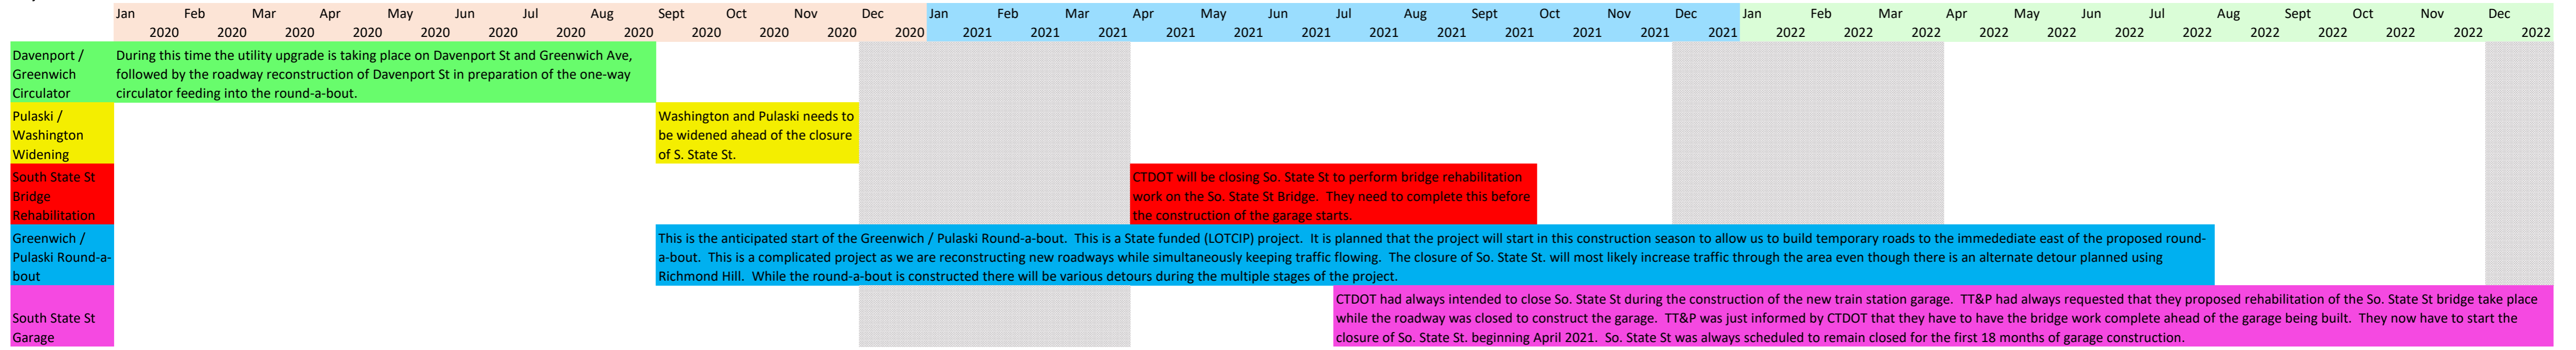

Project

This shaded area depicts the months that the asphalt plants typically close each year.

This shaded area depicts the months that the asphalt plants typically close each year.