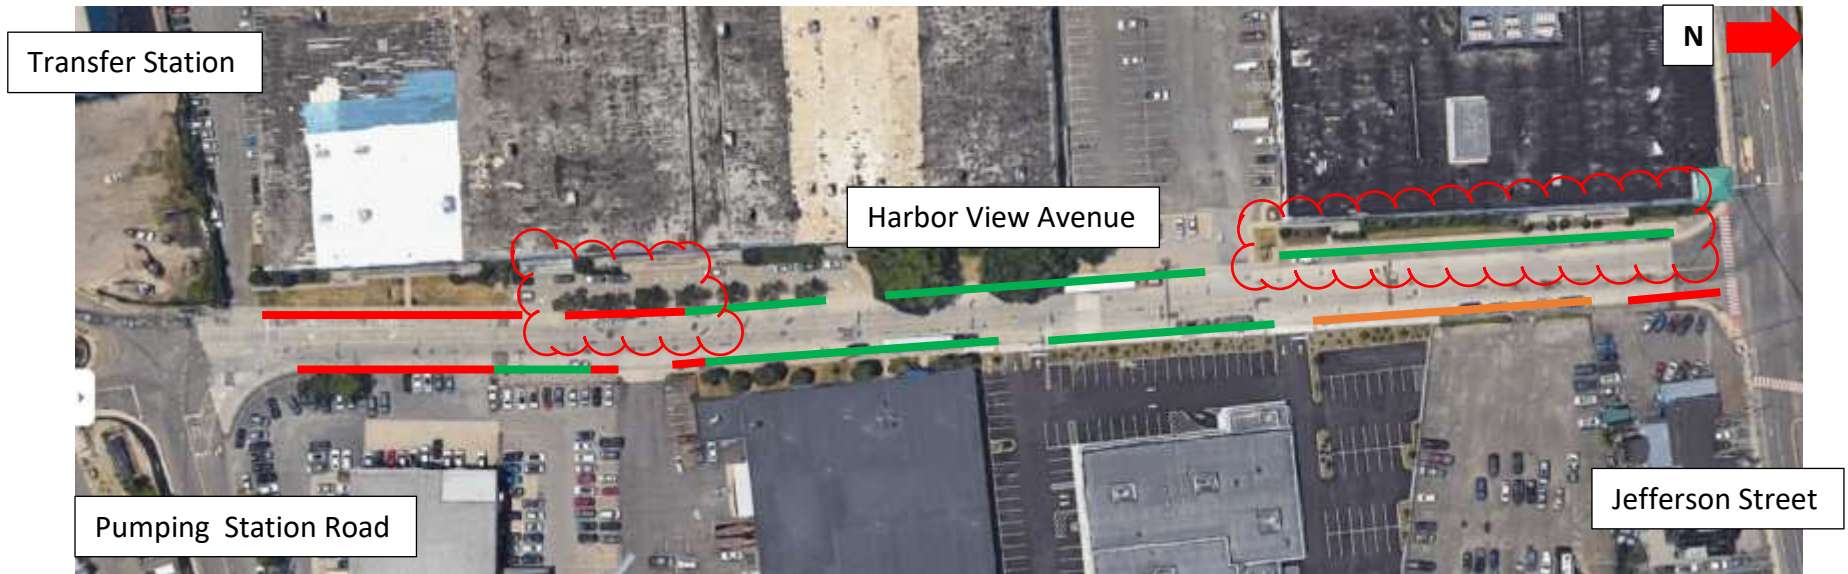

Proposal to add metered parking along both sides of Harbor View Avenue between Pumping Station Drive and Jefferson Street as shown below.

Meter hours will be 8am-8pm Monday through Saturday at \$1.25 an hour (plus tax)

**No Parking**  
**2 hour metered parking**  
**No Parking 7PM to 6AM**